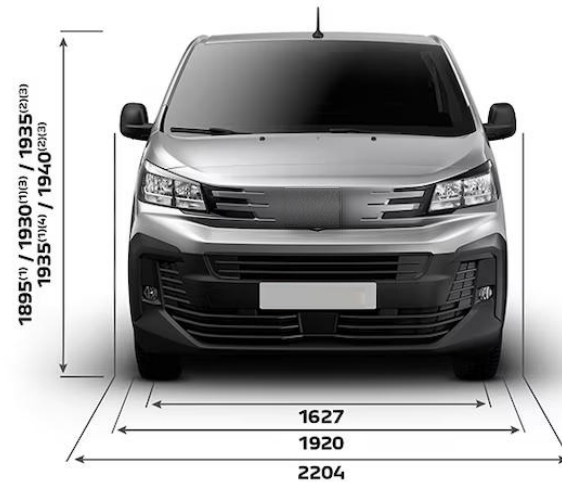

Fuel Consumption (WLTP)				
Low (l/100 km)				
High (l/100 km)				
Extra High (l/100 km)				
Combined (l/100 km)				
CO2 Emissions (g/km)				

DIMENSIONS / VERSION	Standard	Maxi
External Dimensions (mm)		
Length	4983	5333
Front Overhang	904	
Wheelbase	3275	
Rear overhang	803	1153
Width (Body width)	2010	
Width (Incl. Mirrors)	2204	
Track front / rear	1627 / 1600	
Height	1935	1940
Rear Door Aperture (mm)		
Width	1562	
Height	1520	1790
Minimum sill height	530	
Maximum sill height	560	
Sliding side door aperture (mm)		
Aperture width	1250	
Aperture height	1485	1755
LOAD COMPARTMENT DIMENSIONS (mm)		
Height	1662	1932
Length	3120	
Width between wheel arches	1422	
Maximum width	1870	
LOAD VOLUMES (m³)		
Load volume	10,0	11,5
Number of Euro-pallets	3	3
Number of Seats	Standard 1+2, available as 1+1	