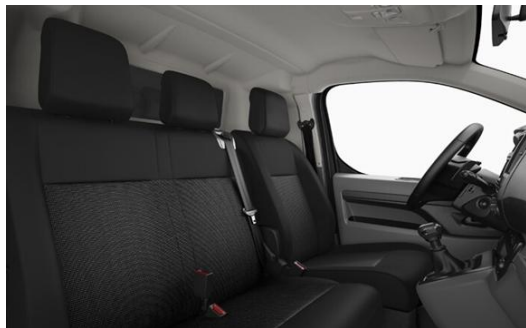

Harmaa kangasverhoilu (969)