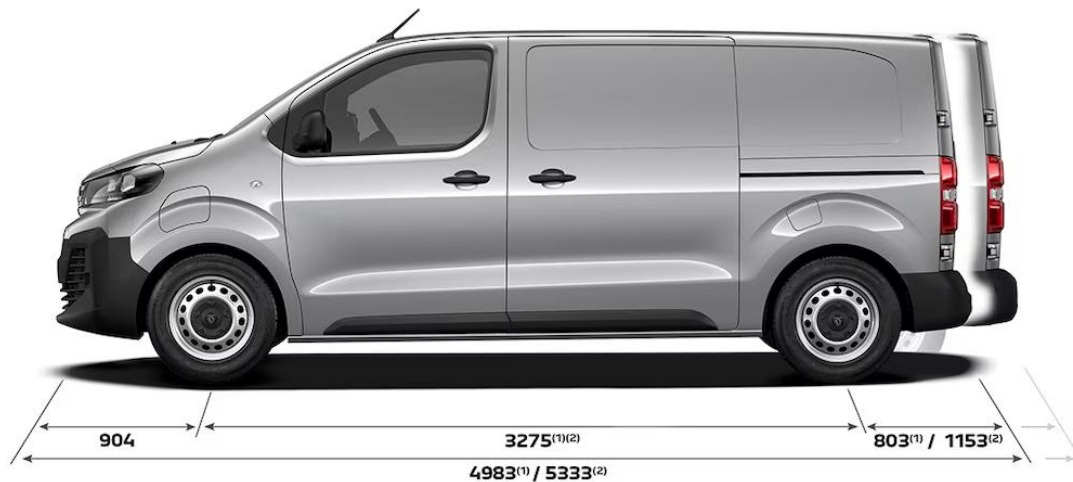

FUEL TANK (liters)	
Diesel	70

Version	MultiJet3 150 MT		MultiJet3 150 AT	
	Standard	Maxi	Standard	Maxi
Kerb Weight	1800	1840	1835	1855
Gross Vehicle Weight	3100		3000	
Payload	1300	1260	1165	1245
Unbraked Trailer Weight	750			
Braked Trailer Weight	2500			
Gross Combined Weight	5000		4900	
Roof Load	170			

Fuel Consumption (WLTP)				
Low (l/100 km)				
High (l/100 km)				
Extra High (l/100 km)				
Combined (l/100 km)				
CO2 Emissions (g/km)				

DIMENSIONS / VERSION	Standard	Maxi
External Dimensions (mm)		
Length	4983	5333
Front Overhang	904	
Wheelbase	3275	
Rear overhang	803	1153
Width (Body width)	2010	
Width (Incl. Mirrors)	2204	
Track front / rear	1627 / 1600	
Height	1935	1940
Rear Door Aperture (mm)		
Width	1562	
Height	1520	1790
Minimum sill height	530	
Maximum sill height	560	
Sliding side door aperture (mm)		
Aperture width	1250	
Aperture height	1485	1755
LOAD COMPARTMENT DIMENSIONS (mm)		
Height	1662	1932
Length	3120	
Width between wheel arches	1422	
Maximum width	1870	
LOAD VOLUMES (m³)		
Load volume	10,0	11,5
Number of Euro-pallets	3	3
Number of Seats	Standard 1+2, available as 1+1	